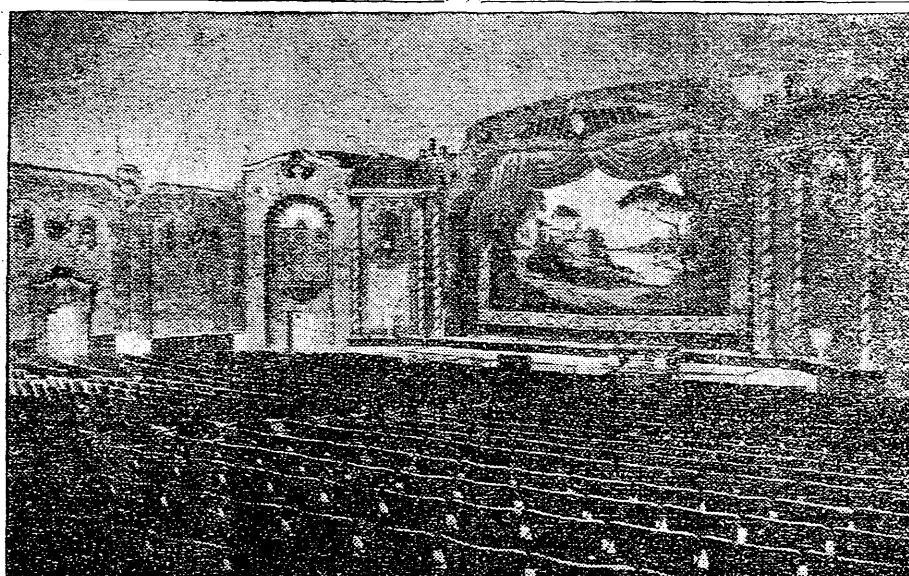

BUILDERS OF THE NEW CAPITOL THEATER

501 SEVENTH STREET.

MAIN 1408.

HOLMQUIST - PETERSON CO.

had the

GENERAL CONTRACT

PUBLIC BUILDINGS. INDUSTRIAL BUILDINGS. WAREHOUSES.

ANOTHER ROOF

By the

DAVID CARLSON ROOFING CO.

Builders of Good Roofs Since 1888

Electric Building.

South Wyman Street.

ALL PLASTERING

Plain, Ornamental
and
Texture Work

By

KJELLSTROM & OLSON

Office Phone, Main 1314. Ralph Olson.

VIEW OF CAPITOL THEATER
OPENS SATURDAY, FEB. 4th.
ARCHITECT

WYBE J. VAN DER MEER

208 MEAD BUILDING.

Supervised the construction of this theater and also drew the plans.

ALL SHEET METAL WORK

BY

W. J. VIERCK AND SON

330 E. STATE ST.

PHONE MAIN 1618

Beaver Rock Wall Plaster   Lehigh Portlant Cement
Truscon Metal Lath

Furnished By

HOLMQUIST LUMBER & FUEL CO.

714 Seventh Street.

Office Phones Main 669 and 670.

LATHING

Done By

THEO. PETERSON

Lathing Contractor

1011 Twentieth Street.

Main 5416.

EXCAVATING by PUTNEY BROS.

Estimates Cheerfully Given

W. H. PUTNEY
1007 Arthur Avenue.
Phone Main 6369.

A. K. PUTNEY
1019 Arthur Avenue.
Phone Main 4377.

ALL HARDWARE FURNISHED BY INGRASSIA BROS.

Hardware, Furniture and Paints.

1020-1022 South Main Street.

Forest 5112.

ALL ORNAMENTAL IRON WORK AND STAIRS

FURNISHED AND INSTALLED

BY

CENTRAL IRON WORKS

1143 SELDON ST.

PHONE MAIN 1268

Electricity . . .

— *Made the Modern Theater Possible*

Compare this beautiful Capitol Theater with the ancient Greek Theater — the garden theater of Shakespeare's time or even the early tent shows!

The Big Difference Is — *Electricity!*