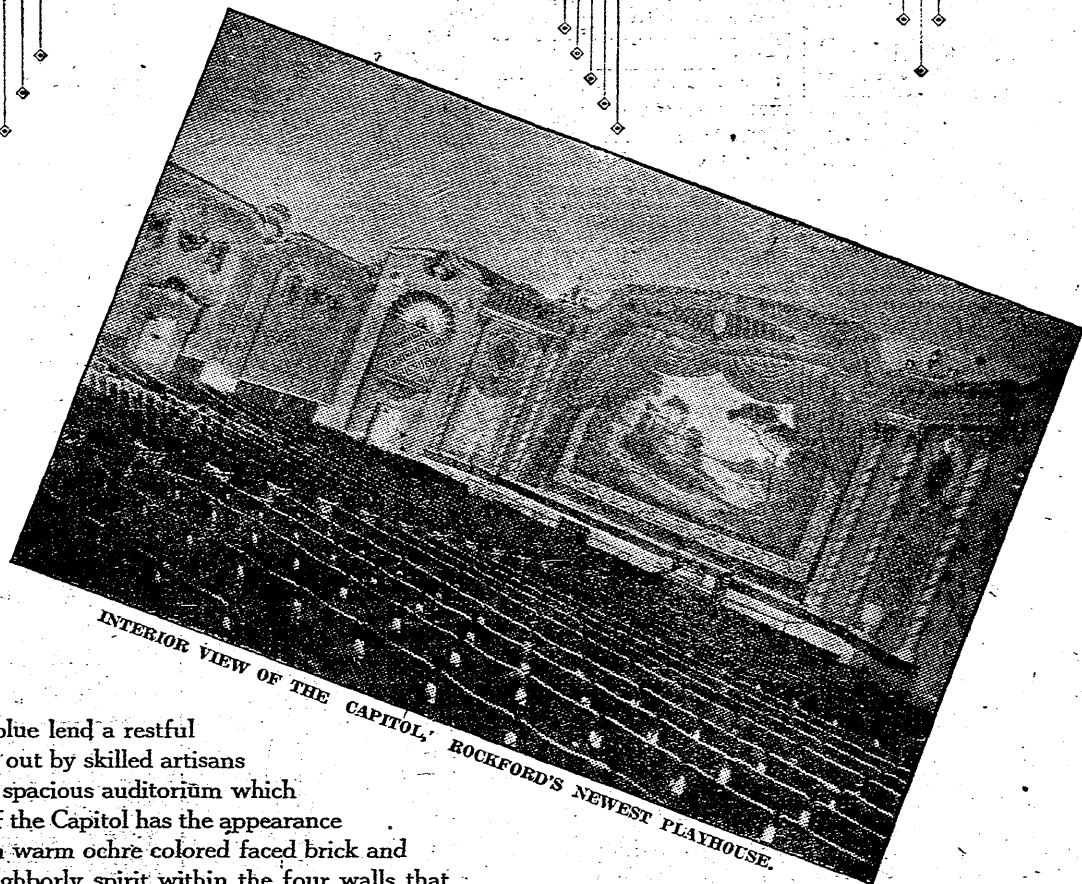

INTERIOR VIEW OF THE CAPITOL, ROCKFORD'S NEWEST PLAYHOUSE.

Soft colorings amid a ceiling of midnight blue lend a restful tone to the new Capitol theater interior, worked out by skilled artisans to create a Spanish atmosphere; view at right shows spacious auditorium which accommodates more than 1,000 folk — The exterior of the Capitol has the appearance of a low Moorish castle of medieval times, being finished in warm ochre colored faced brick and white cut stone — Our aim at all times is to create a truly neighborly spirit within the four walls that confine the theater part of this modern structure.

MANAGING PERSONNEL OF THE NEW CAPITOL THEATRE