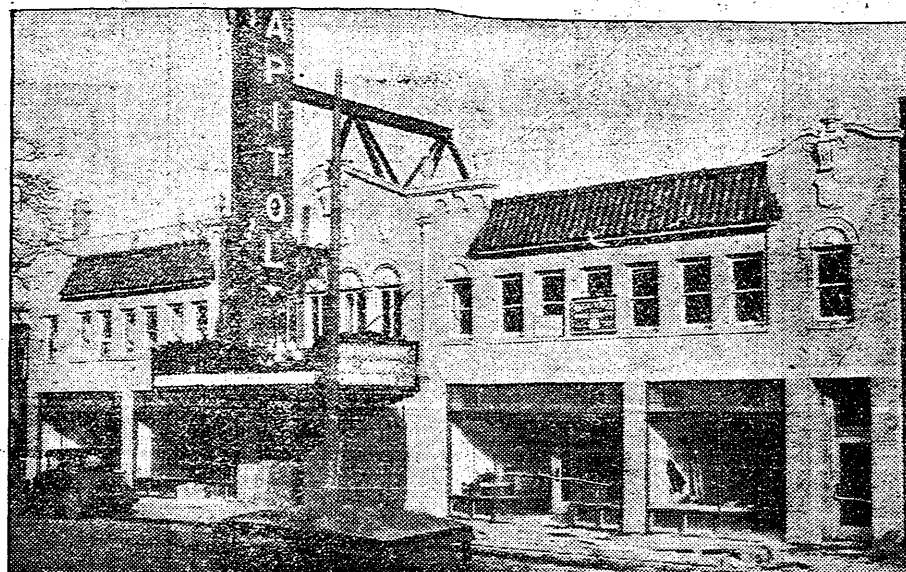

For Electricity . . .

Operates the organ and turns the motion picture projector. It brilliantly illuminates the attractive electric sign and canopy. Electricity in "Evening Dress" causes you to hesitate and marvel at the beauty and richness of the lobby and interior. Fantastic color effects from the footlights, toplights and sidelights remove you for the moment from the "ordinary" and place you in a land of charm and make-believe.

You too may enjoy such beautiful lighting effects in your own home, so why not take a lesson from the modern theater and "Electrify for Better Living!"

ROCKFORD ELECTRIC CO.

"Good Public Service"