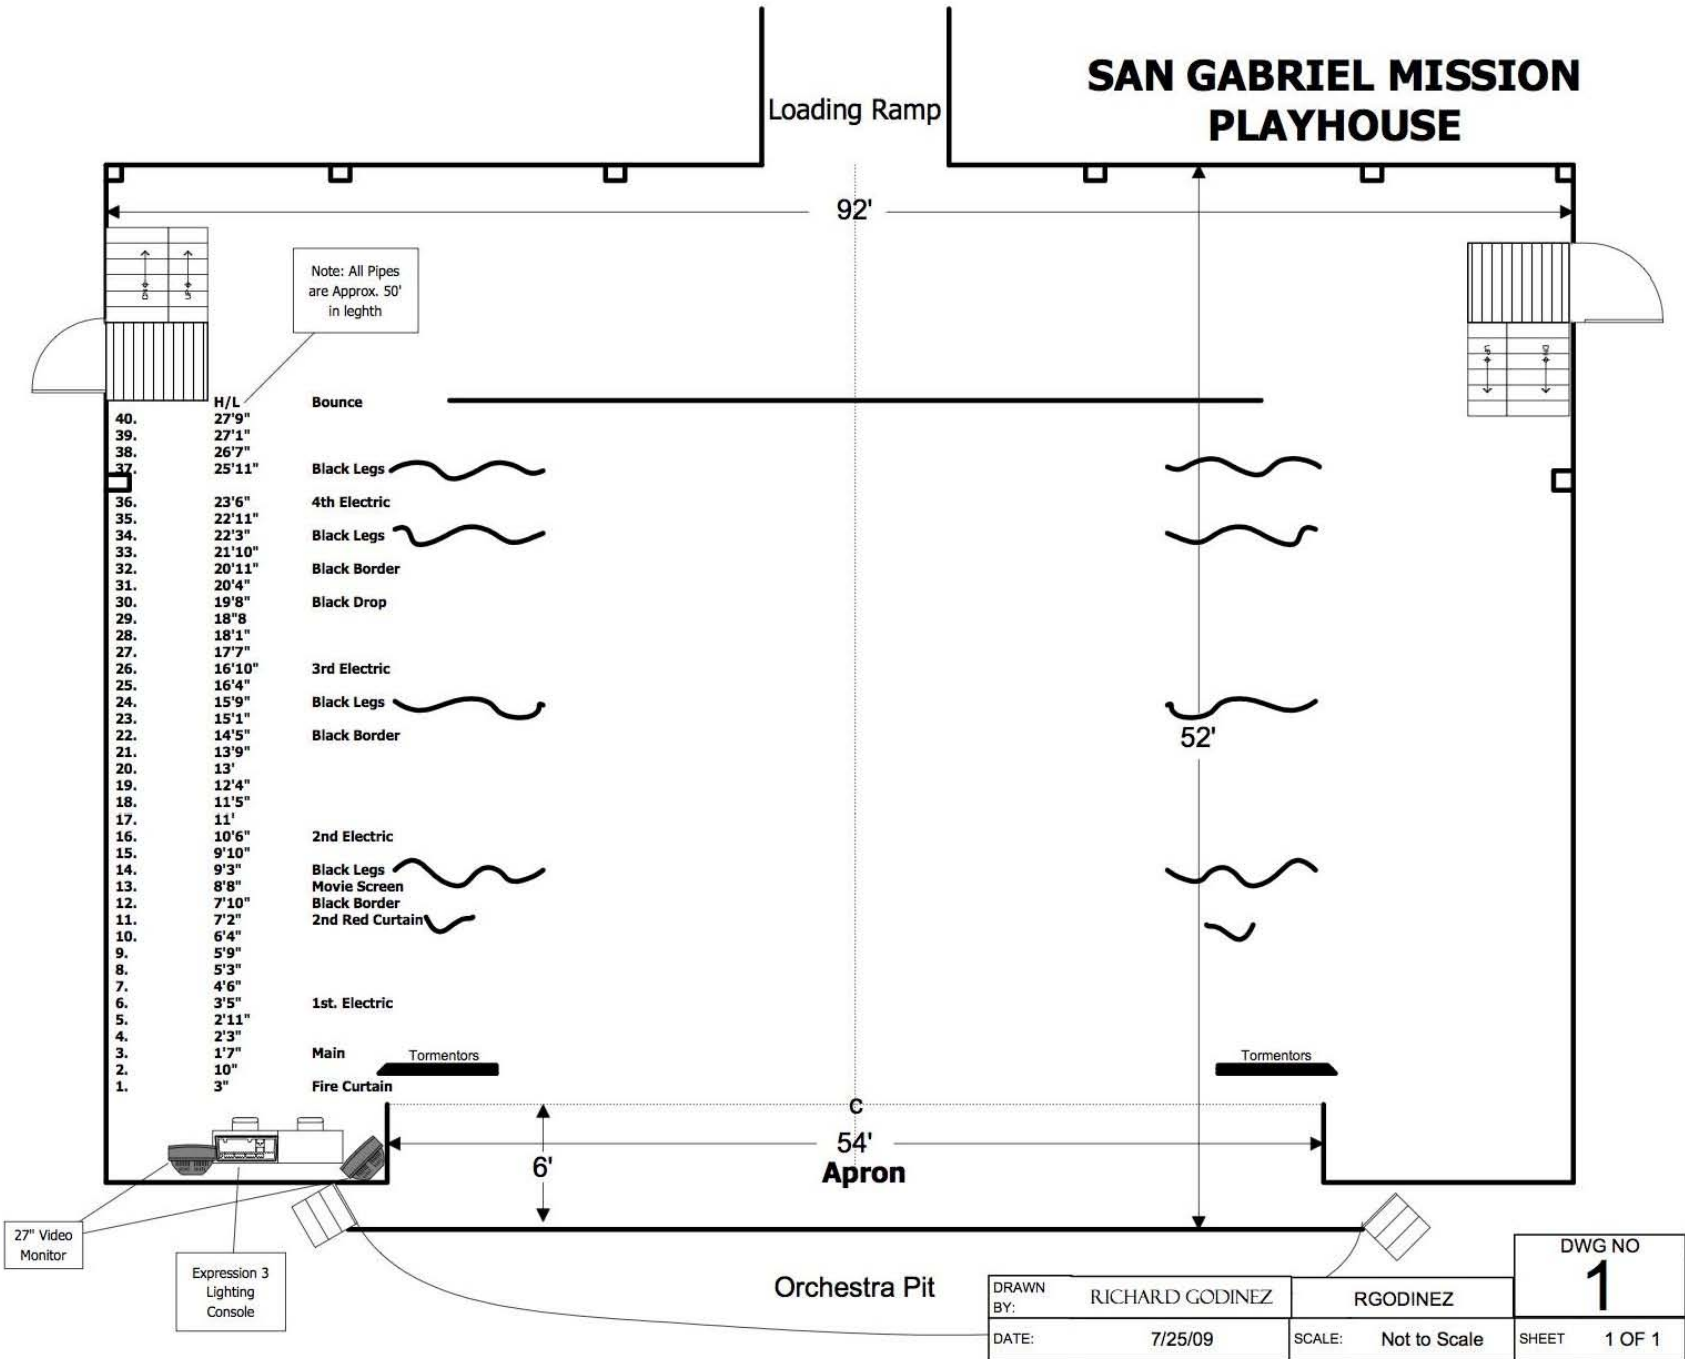

SAN GABRIEL MISSION PLAYHOUSE

DRAWN BY:	RICHARD GODINEZ	RGODINEZ	DWG NO
DATE:	7/25/09	SCALE: Not to Scale	1
		SHEET	1 OF 1