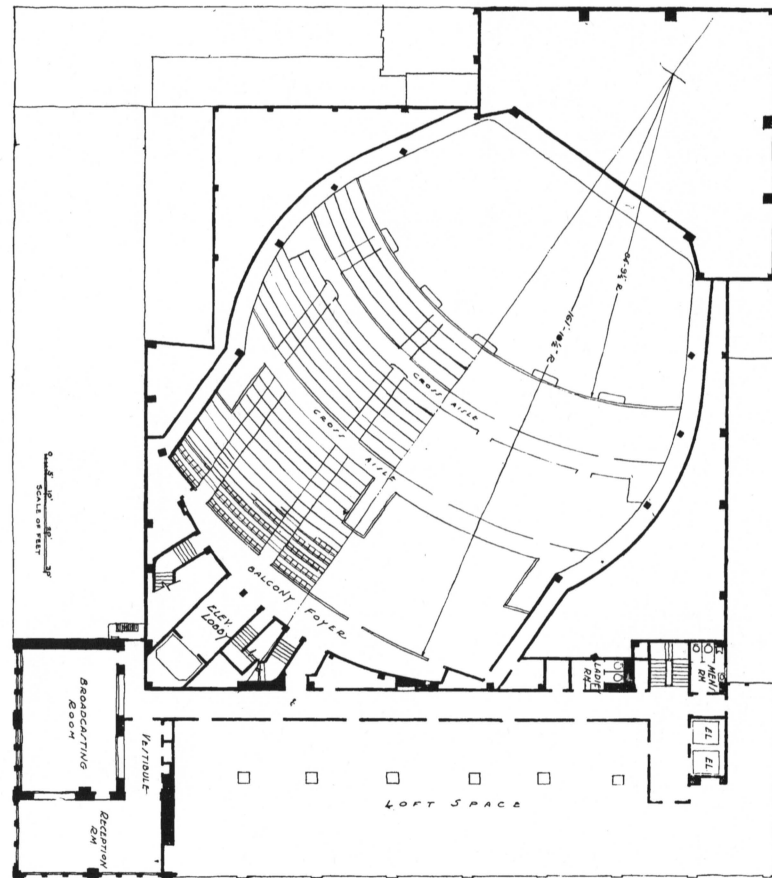

PLAN OF ORCHESTRA
SEATING: SEATS, 1512; LOGES, 118

PLAN OF BALCONY
SEATING: SEATS, 902; LOGES, 210

Warner Brothers Theatre, Hollywood, California—G. Albert Lansburgh, architect