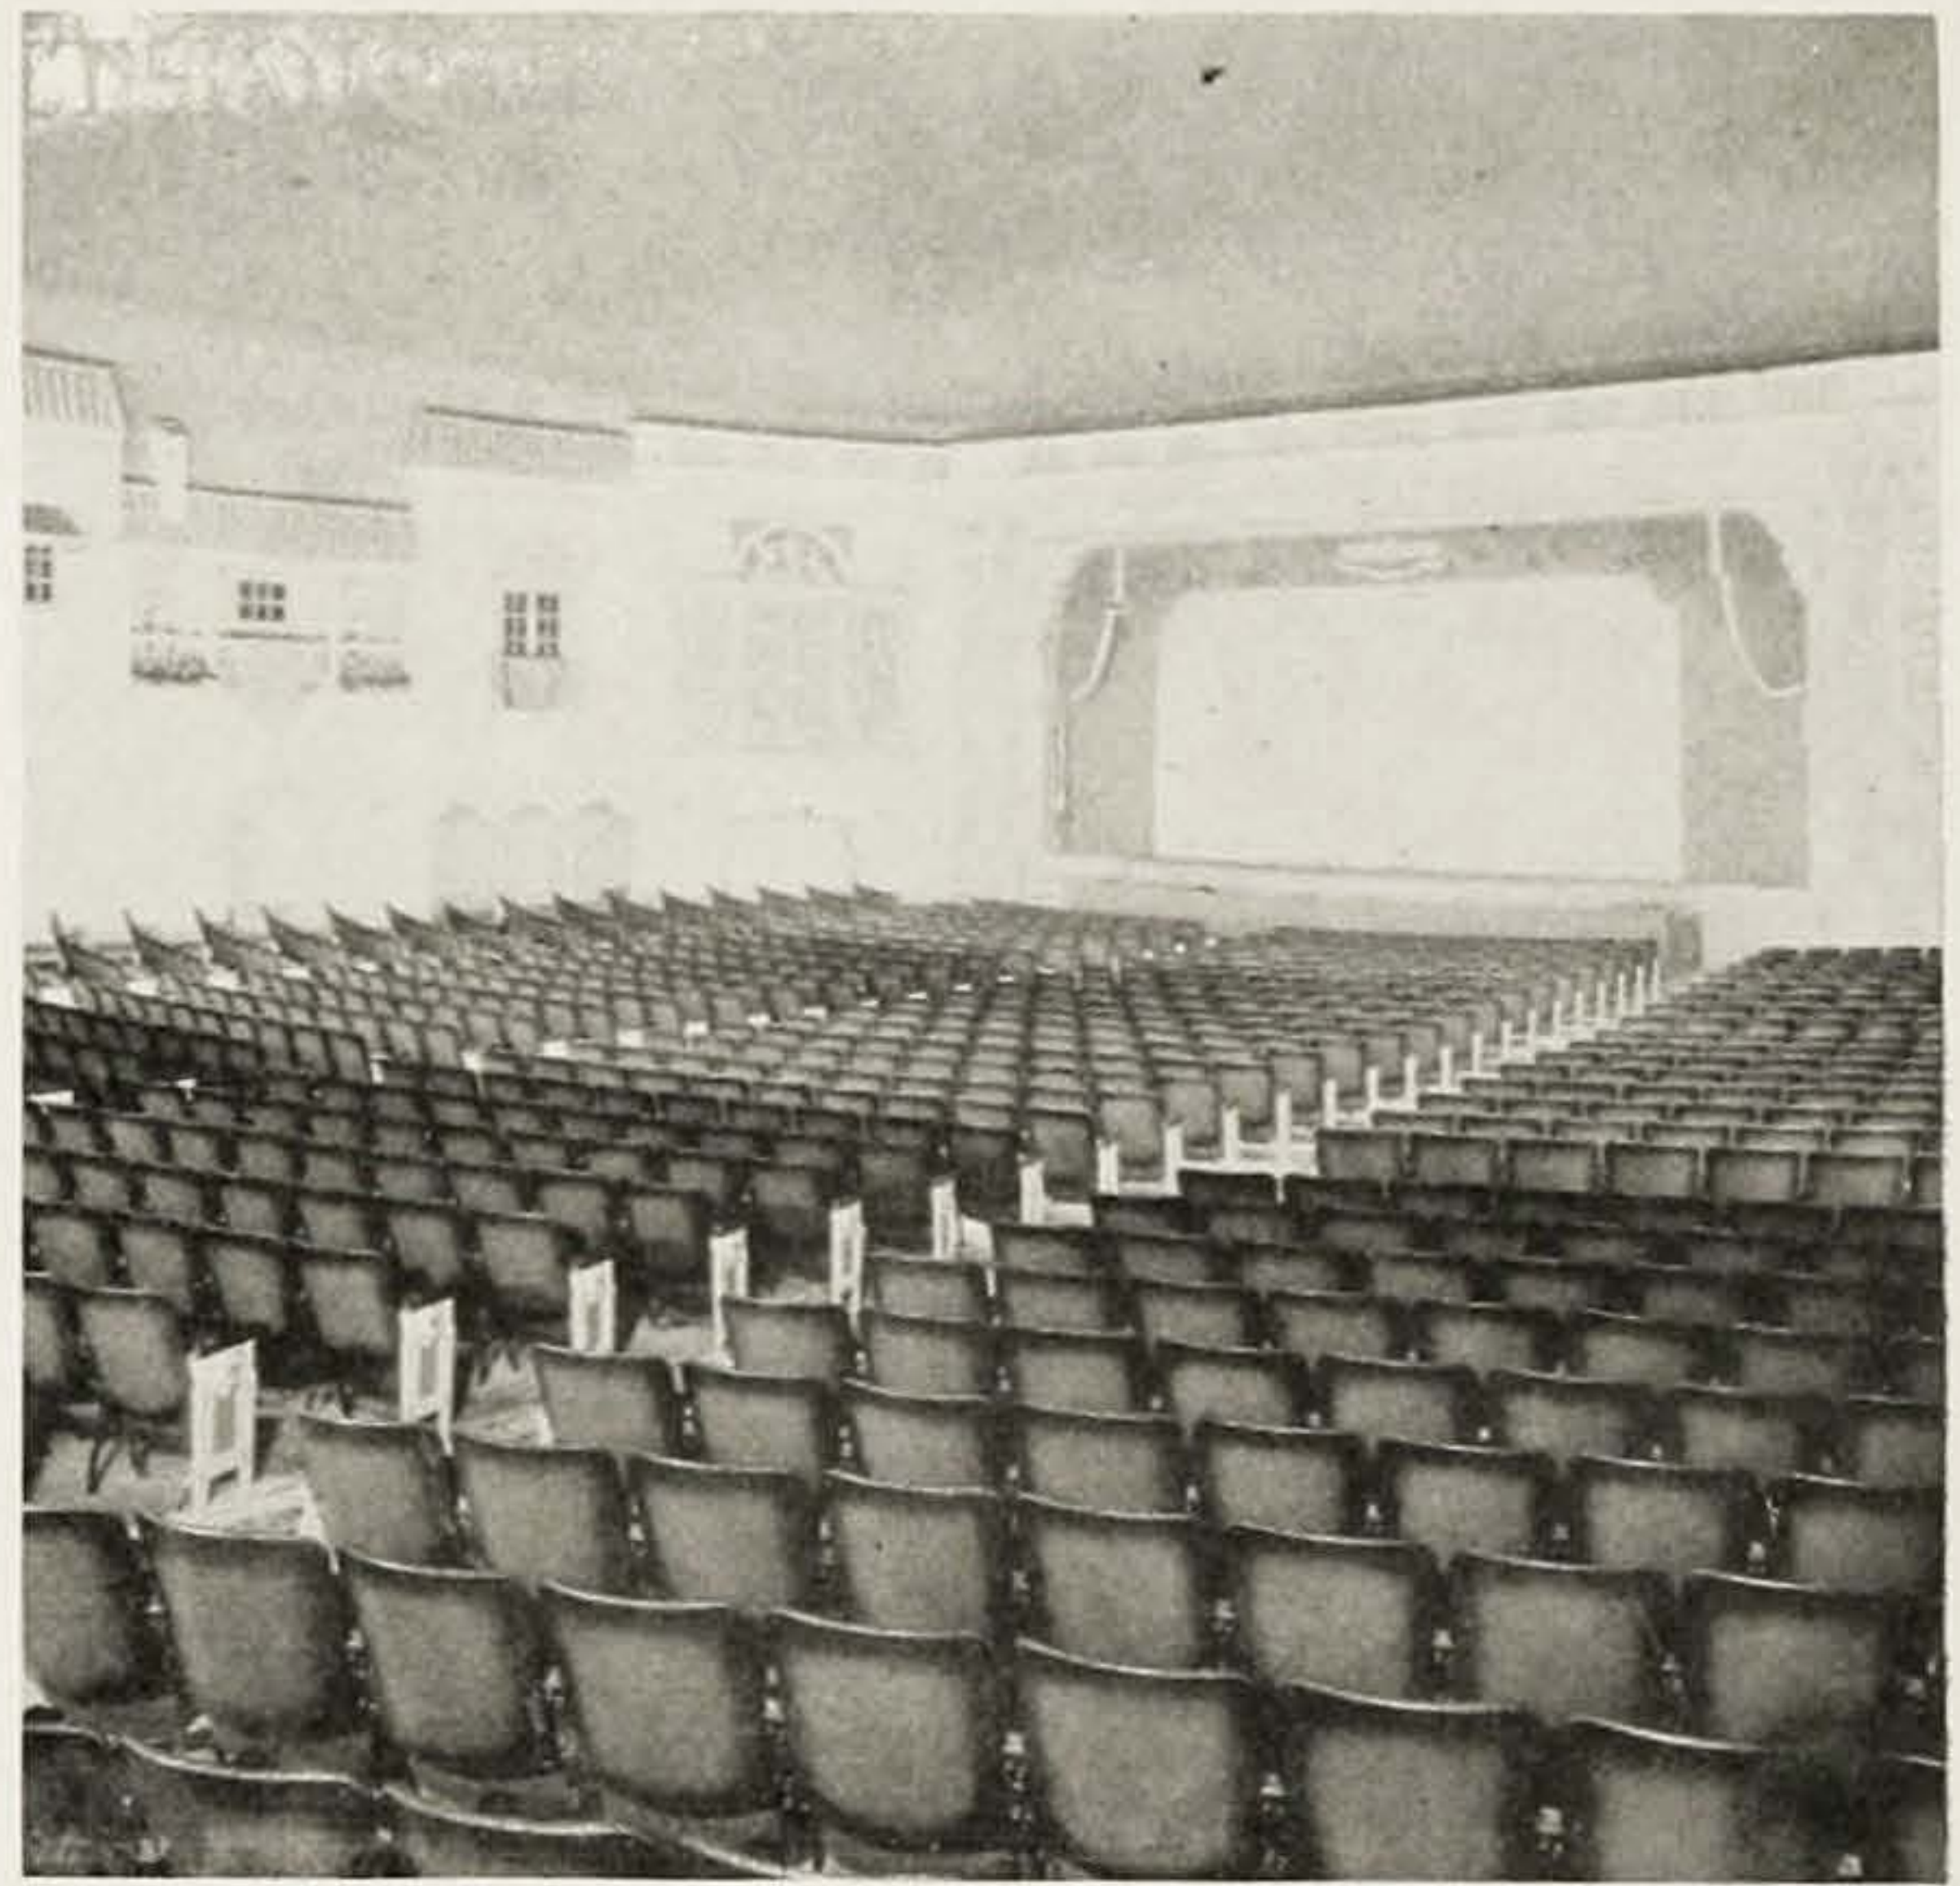

Above, Auditorium Rear

Above, Left Sidewall and Proscenium

Below, Entrance Lobby

RAMOVA THEATRE
CHICAGO

M. O. NATHAN, ARCHITECT

This stadium type house in the atmospheric style is located on Halsted at 35th St., and emphasizes that the de luxe note in design and decoration is no longer confined to the neighborhood theatres in the more exclusive residential districts. The Ramova has a seating capacity of more than 1,200 persons. It is operated by the Ramova Theatre Corp., of which Harry A. Rackas is president. The theatre was opened in September.